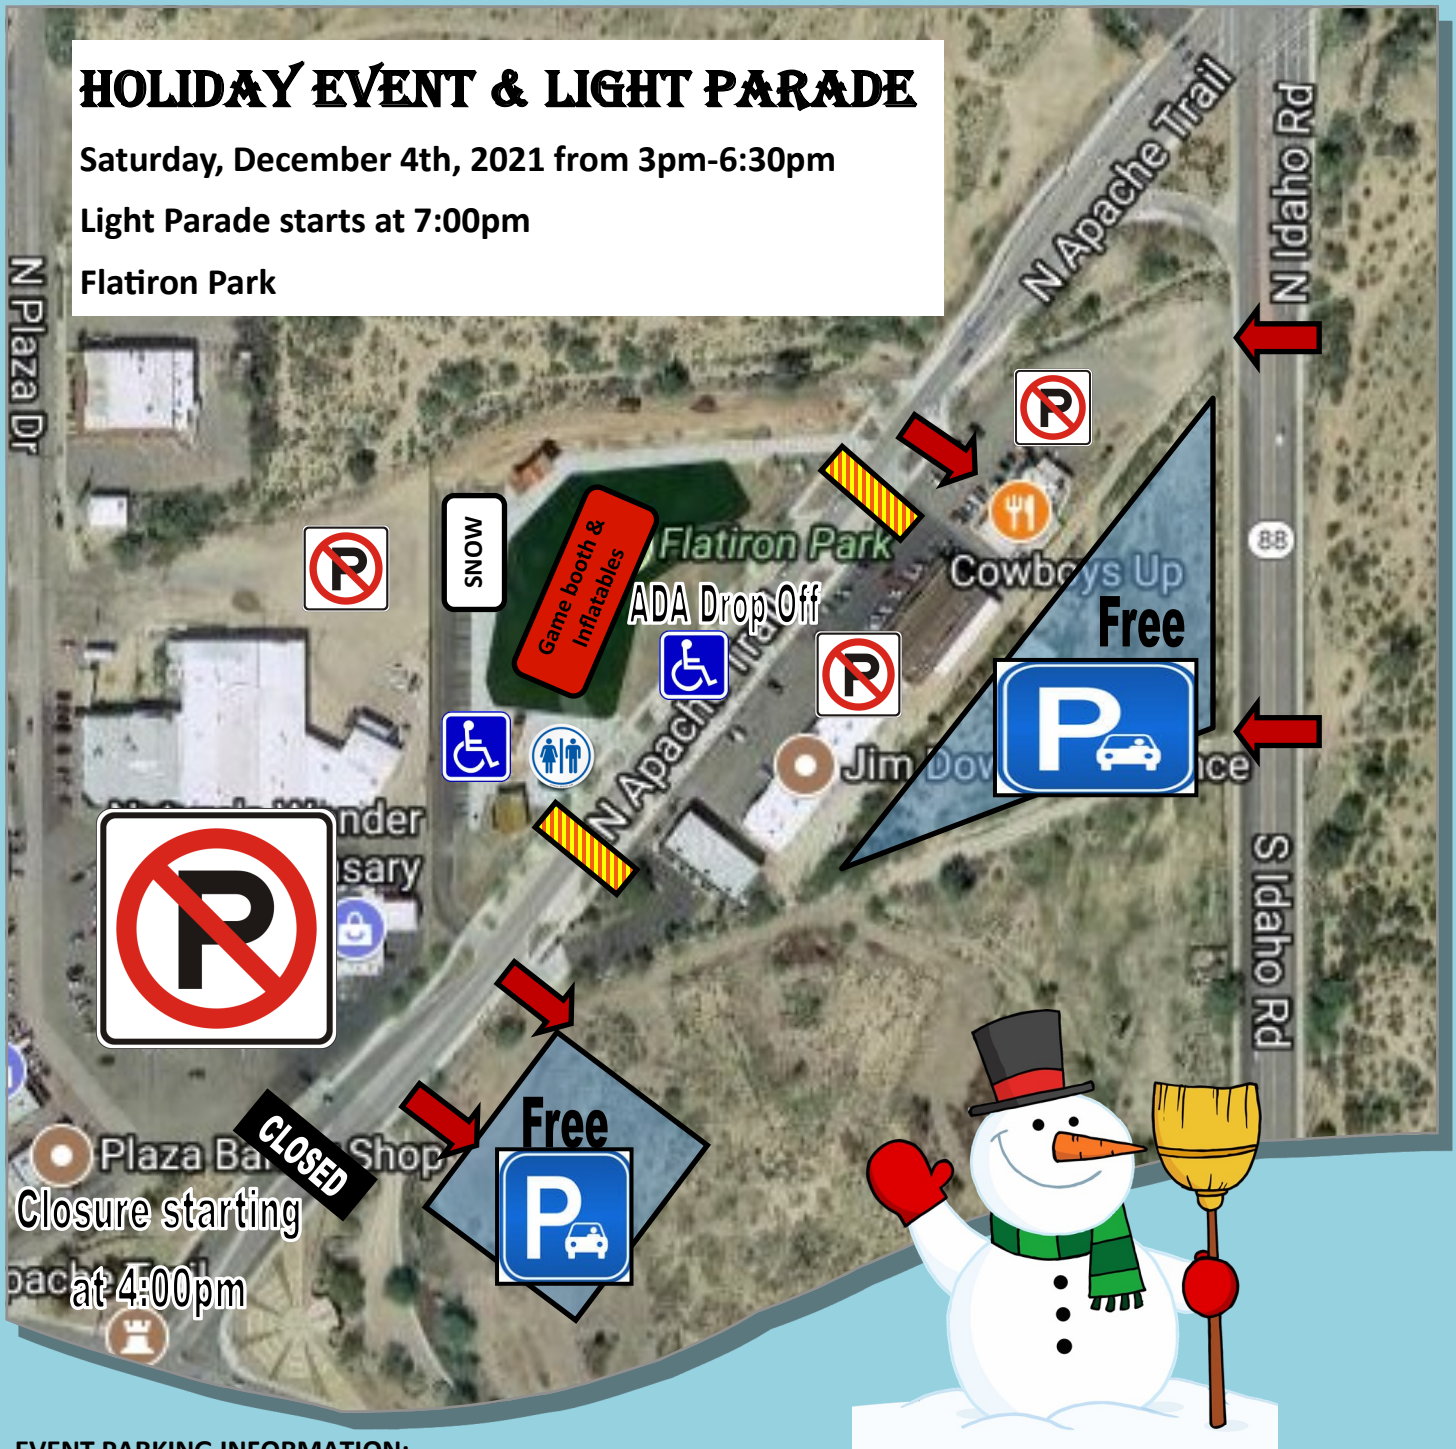

# HOLIDAY EVENT & LIGHT PARADE

Saturday, December 4th, 2021 from 3pm-6:30pm

Light Parade starts at 7:00pm

Flatiron Park

## EVENT PARKING INFORMATION:

- There is limited on-street parking for this event, please use additional areas identified in blue for parking (light towers, and directional signage will be provided to assist visitors to the parking areas).
- Follow parking signage to access the available parking lots 
- Please respect our local businesses that are open during the event and do not park in areas off-limits to event parking
- Families should cross at designated areas with assistance of our event rangers/Auxiliary Officers 
- Handicap parking is available at the park for those that need access— it is available on a first-come-first serve basis. There is also an ADA drop off area off of North Apache Trail
- Southbound access to Apache Trail/Old West on N. Apache Trail will be closed starting at 5:00pm for the parade at the above location. There will be no access to Apache Trail during the parade (approximately 6pm-8:30pm)
- For more event information, visit [www.ajcity.net/holiday](http://www.ajcity.net/holiday) or contact us at 480-474-5240